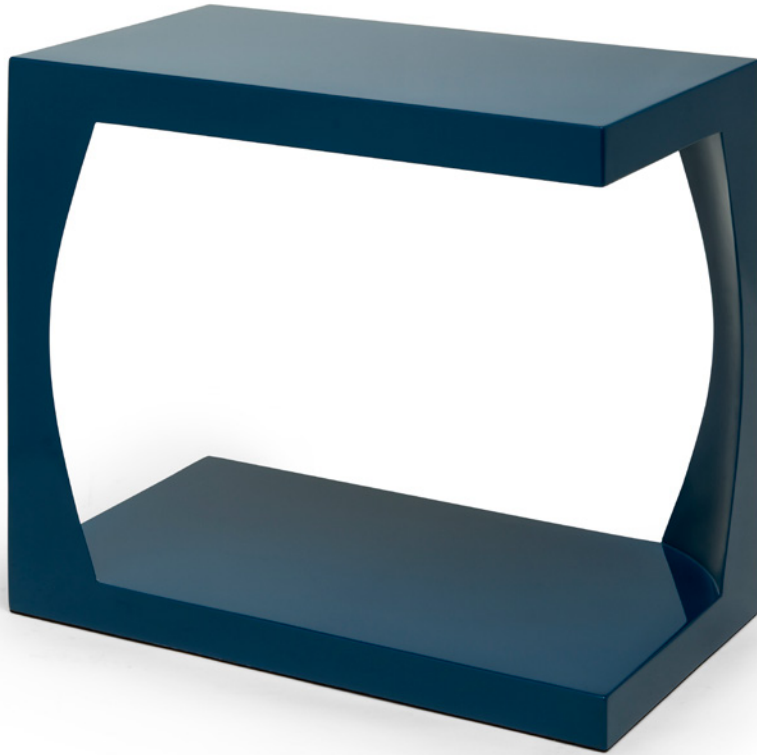

VEERE GRENNY COLLECTION

EMBANKMENT SIDE TABLE

Width: 500mm
Depth: 295mm
Height: 460mm

Price on application
Lead time - TBC

Available in 7 Colours

Brown

Indigo

Chinese Red

Sage Green

Pale Yellow

Temple Pink

Slate